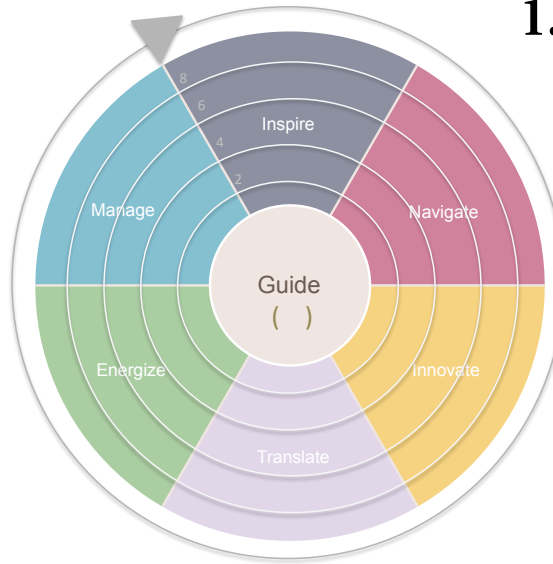

Tell a story

Sizzle not Sausage

1. Inspire

Translate
"Cost", "Efficiency" to "affordability",
"need", "solve problems"
COMPASSION & EMPATHY

Transaction

Mission

Customer

D M A I C

Inspire

Guide
Navigate

Teams

Accountability
Energize

Role

2. Guide

Sponsors want feedback
Condition sponsors to take input
Build foundation

Coaching

Strategic
Advisor

Working Agreement

Ability to Give Feedback

Hands

Credibility

3 positive insights
Are insights helpful?
Mix of +ve and -ve feedback

Rapport

6. Energise

Zone Support
Local 1:1
Nearby 1 : Few
Standby 1 : Many

7. Manage

Goal → Stretch